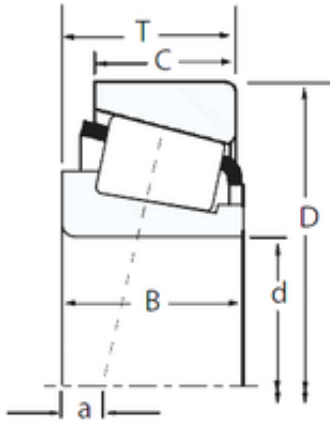

## China 6206 Bearing Supplier

High quality 32205 32206 32207 32208 32209  
32210 32211 32212 Taper Roller TIMKEN Bearing  
TIMKEN

Bearing No. 32205

Size	25x52x19.25 mm
Bore Diameter	25 mm
Outer Diameter	52 mm
Width	19,25 mm
d	25 mm
D	52 mm
T	19,25 mm
B	18 mm
C	16 mm
R	1 mm
r	1 mm
Weight	0,18 Kg
Dynamic load rating radial (C)	42 kN
Calculation factor (e)	0,36

32205 Bearing 2D drawings and 3D CAD models